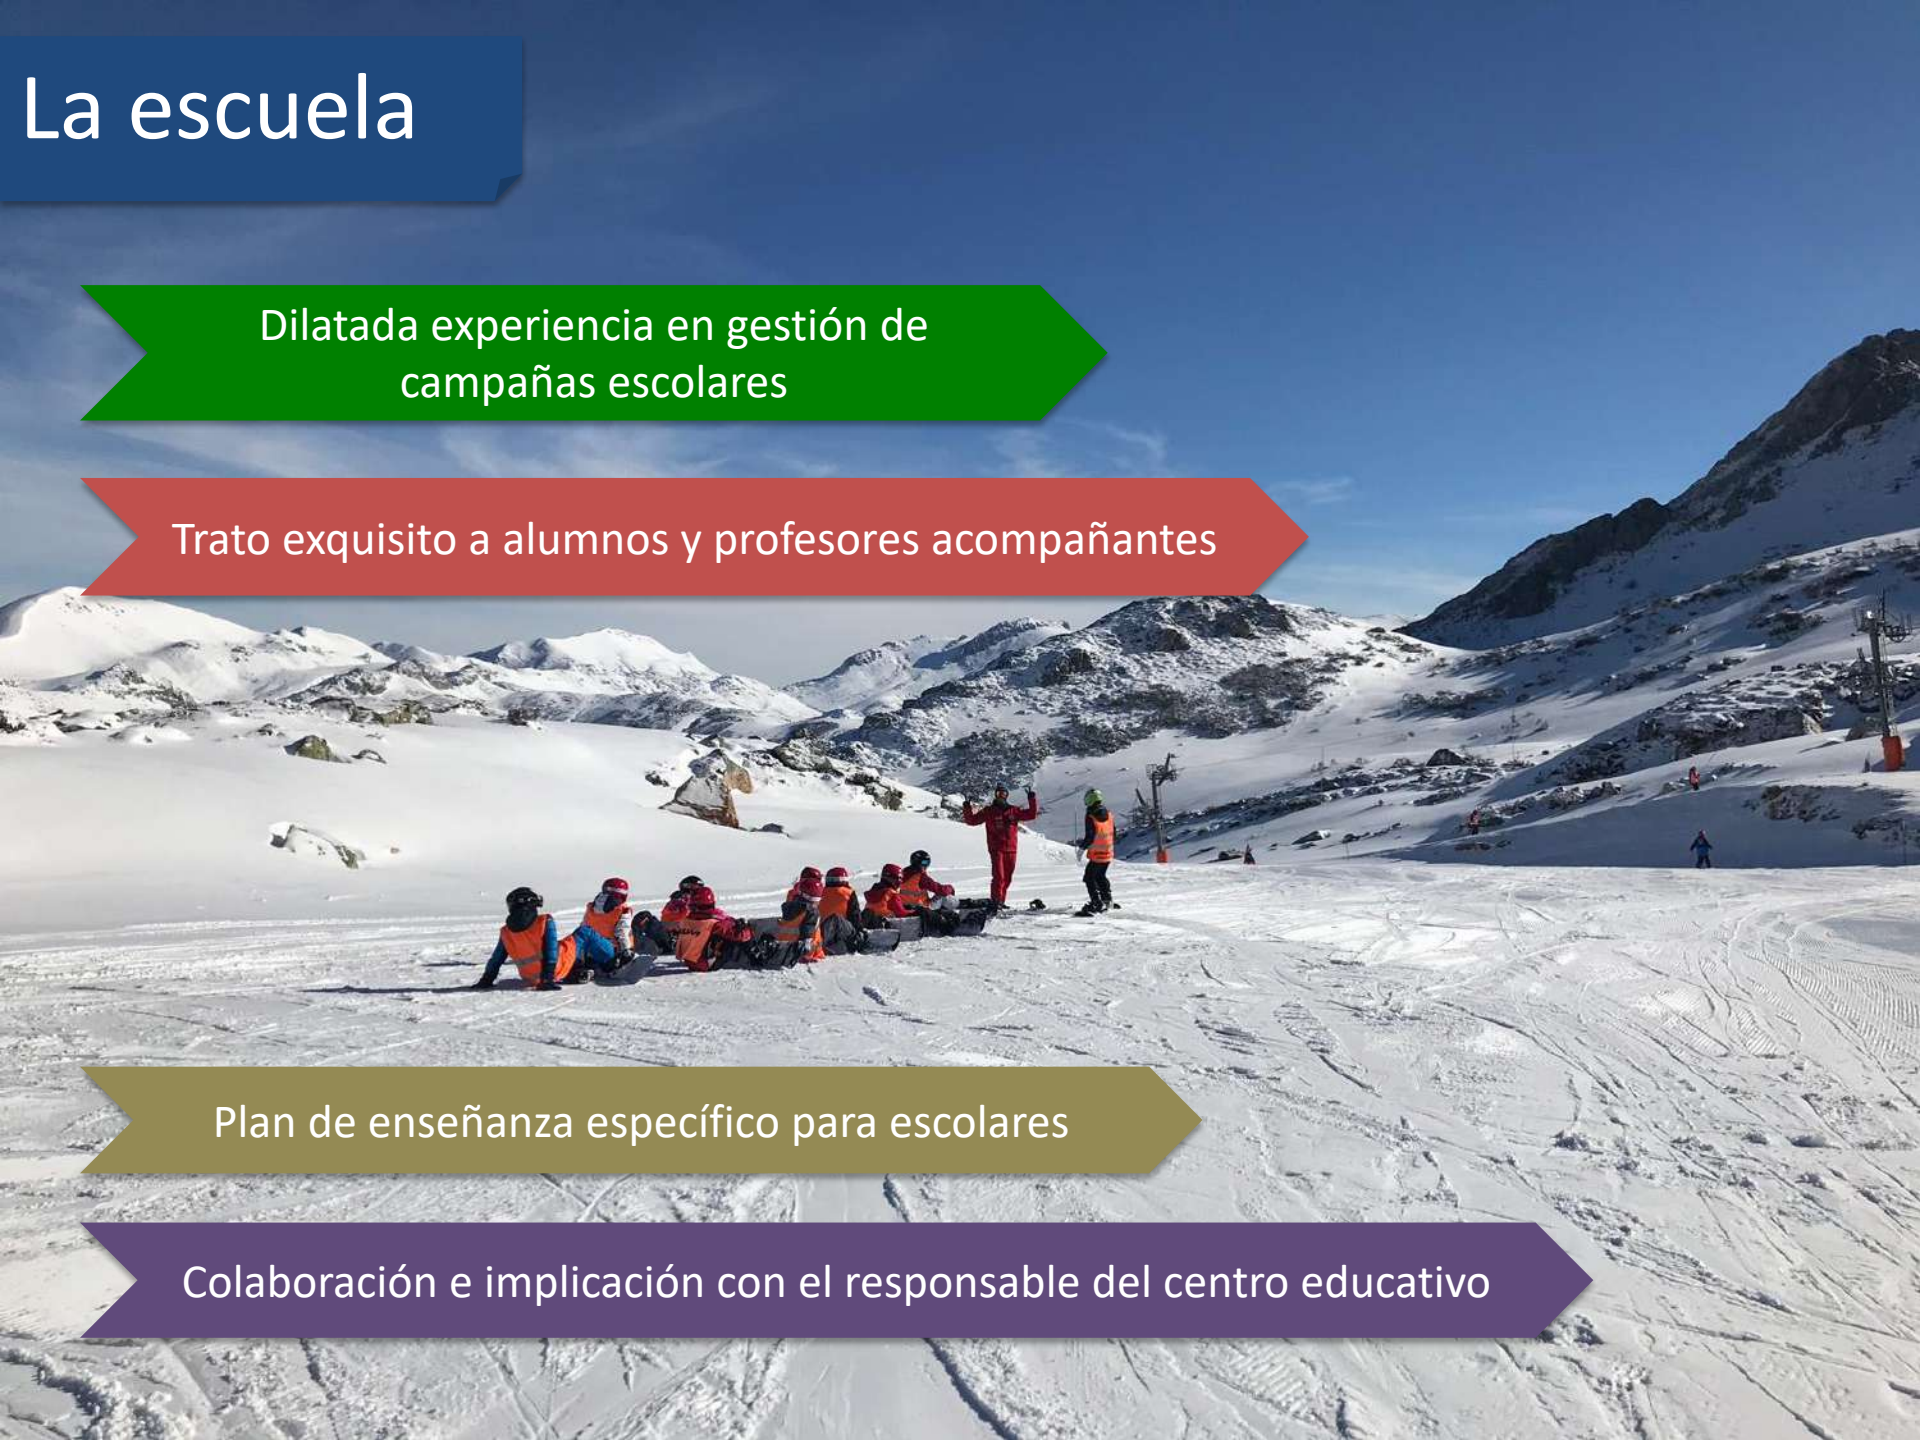

Vuelve al
PARAÍSO
Vuelve a sentir Asturias

GOBIERNO DE ASTURIAS
CONSEJO REGULADOR DEL TURISMO DE ASTURIAS
Asturias
parque natural

Rápido, potente y seguro

La estación

An aerial photograph of a ski resort. The terrain is covered in snow, with several ski lifts visible. There are several buildings, including a large yellow one and a smaller one. A large group of people is gathered in a central area. The image is overlaid with three colored arrows pointing to the right, each containing text in Spanish.

Área de iniciación de máxima seguridad

Área protegida de los temporales

La mejor oferta de pistas para aprender

La escuela

Dilatada experiencia en gestión de campañas escolares

Trato exquisito a alumnos y profesores acompañantes

Plan de enseñanza específico para escolares

Colaboración e implicación con el responsable del centro educativo

El alquiler

A wide-angle photograph of a snowy mountain slope. In the foreground, a ski lift track with numerous parallel cables runs across the snow. Several skiers are visible on the slope, some standing and others in motion. The background shows a steep, snow-covered mountain peak under a clear blue sky.